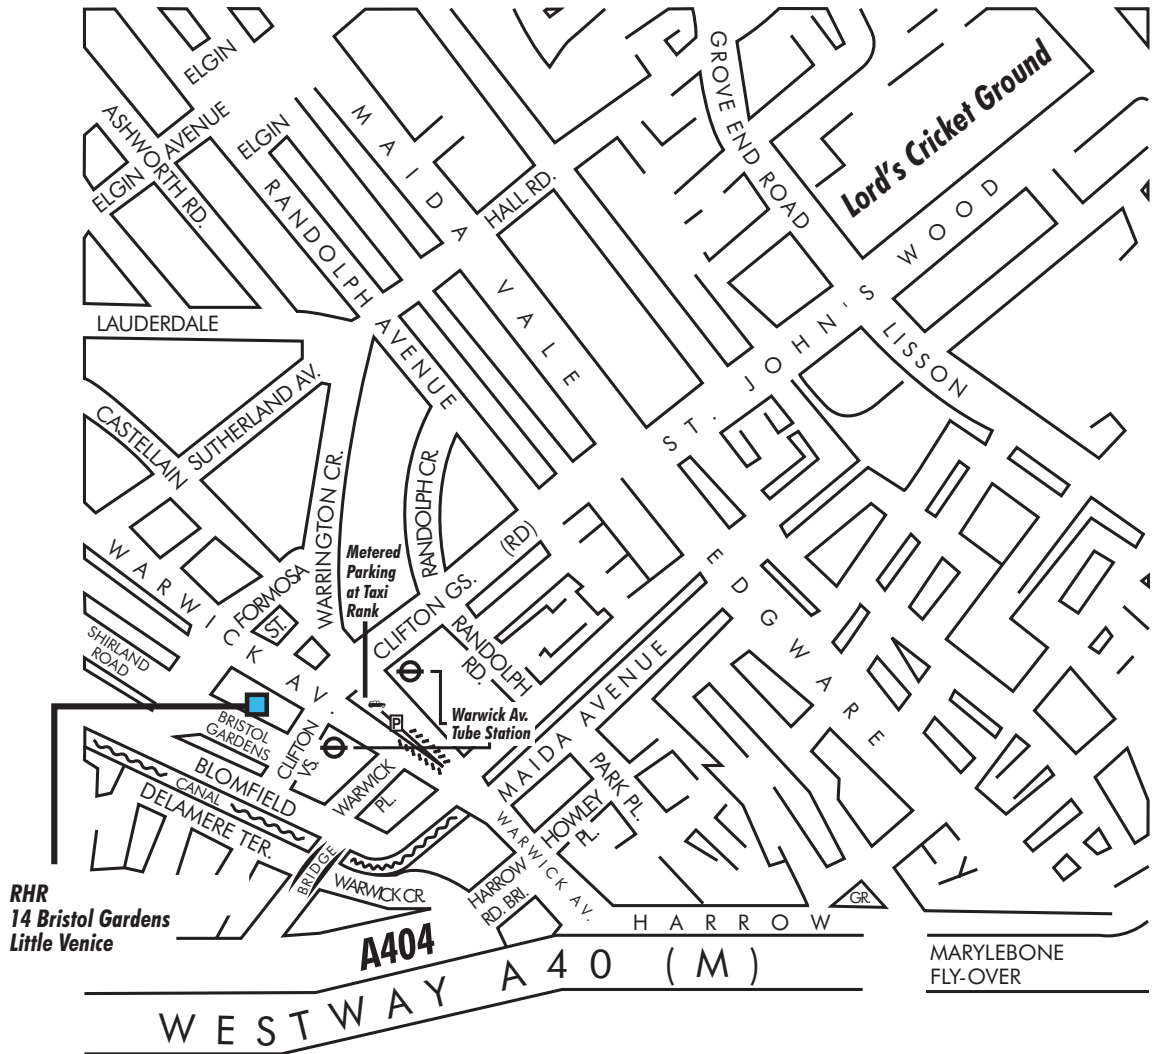

Little Venice Map

Retail Human Resources plc, 14 Bristol Gardens, Little Venice, London W9 2JG | Tel: 020 7432 8888 | rhr.co.uk

How to get there

From M1

Follow A41 all the way in to London. When you pass Swiss Cottage, turn right at the second set of traffic lights (Humana Hospital is on the right hand side) and keep going straight until you get to the large roundabout. Take the second exit, bringing you to Warwick Avenue Tube Station.

From Central London (Marble Arch)

Go north on Edgware Road (A5) until the Marylebone flyover. Turn left onto the slip road but don't join the flyover. At the roundabout follow signs for St Johns Wood & Kilburn. This brings you onto Warwick Avenue.

From A40(M)

Take the Paddington turnoff. Turn left at the first set of lights and follow signs for St Johns Wood & Kilburn. This brings you onto Warwick Avenue.

Closest Tube Station:

Warwick Avenue on the Bakerloo Line.

Metered parking at Taxi Rank, Bristol Gardens and Clifton Villas.

RHR
14 Bristol Gardens
Little Venice