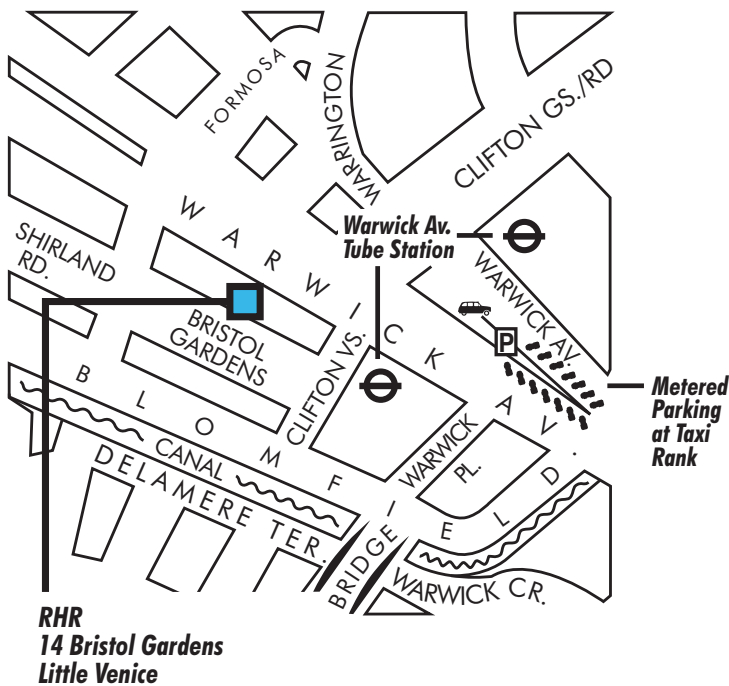

Little Venice Map

Retail Human Resources plc, 14 Bristol Gardens, Little Venice, London W9 2JG | Tel: 020 7432 8888 | rhr.co.uk

How to get there

From M1

Follow A41 all the way in to London. When you pass Swiss Cottage, turn right at the second set of traffic lights (Humana Hospital is on the right hand side) and keep going straight until you get to the large roundabout. Take the second exit, bringing you to Warwick Avenue Tube Station.

From Central London (Marble Arch)

Go north on Edgware Road (A5) until the Marylebone flyover. Turn left onto the slip road but don't join the flyover. At the roundabout follow signs for St Johns Wood & Kilburn. This brings you onto Warwick Avenue.

From A40(M)

Take the Paddington turnoff. Turn left at the first set of lights and follow signs for St Johns Wood & Kilburn. This brings you onto Warwick Avenue.

Closest Tube Station:

Warwick Avenue on the Bakerloo Line.

Metered parking at Taxi Rank, Bristol Gardens and Clifton Villas.

RHR
14 Bristol Gardens
Little Venice