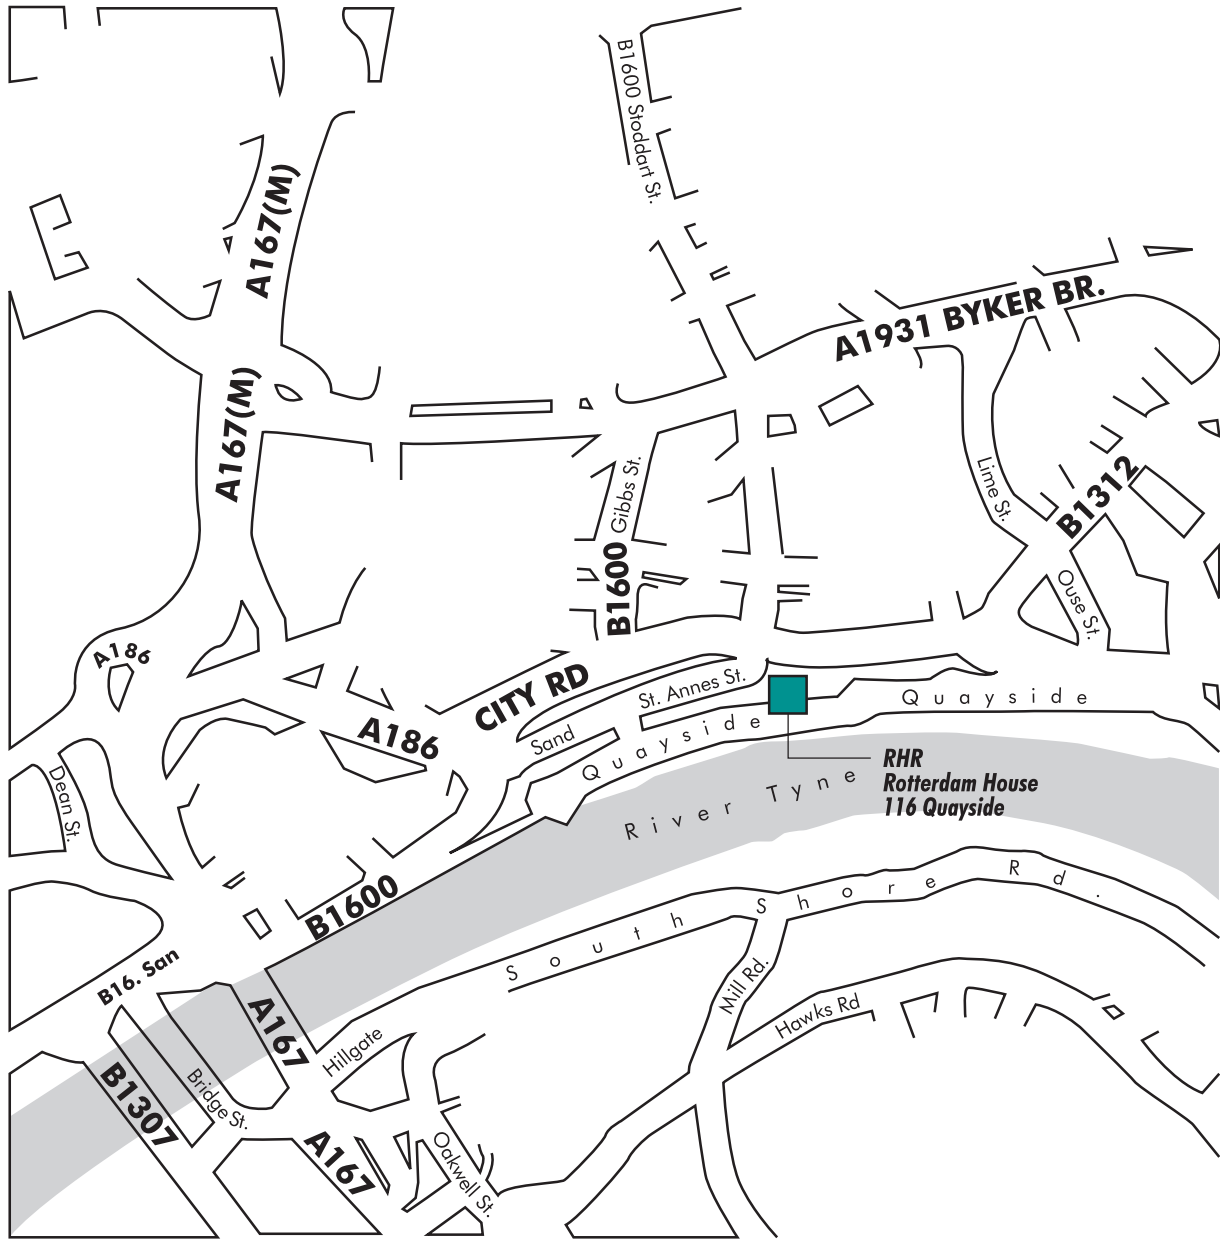

Newcastle Map

Rotterdam House, 116 Quayside, Newcastle upon Tyne NE1 3DY · Tel: 0191 206 4002

How to get there

By road

1. Exit the A1M at Junction 65 onto the A1 and continue for about five miles.
2. Take the A184 signposted to Gateshead/Newcastle.
3. Stay in the outside lane and take the flyover over the first roundabout.
4. Take the first left off the bridge and turn left at the roundabout.
5. Go under the bridge and continue straight ahead at the lights.
6. Follow the road round towards Quayside and go straight ahead at the next junction.

7. Turn right at the next roundabout under the Tyne Bridge.
8. Go straight on at the traffic lights and right just after the next set of lights. RHR is on the right in the Regus building.
9. Parking is available in St. Ann's car park, adjacent to Rotterdam House.

By public transport

1. The office is a short walk from local bus routes.
2. Alternatively the office is five minutes walk from either Manors metro station, or Newcastle central railway station.