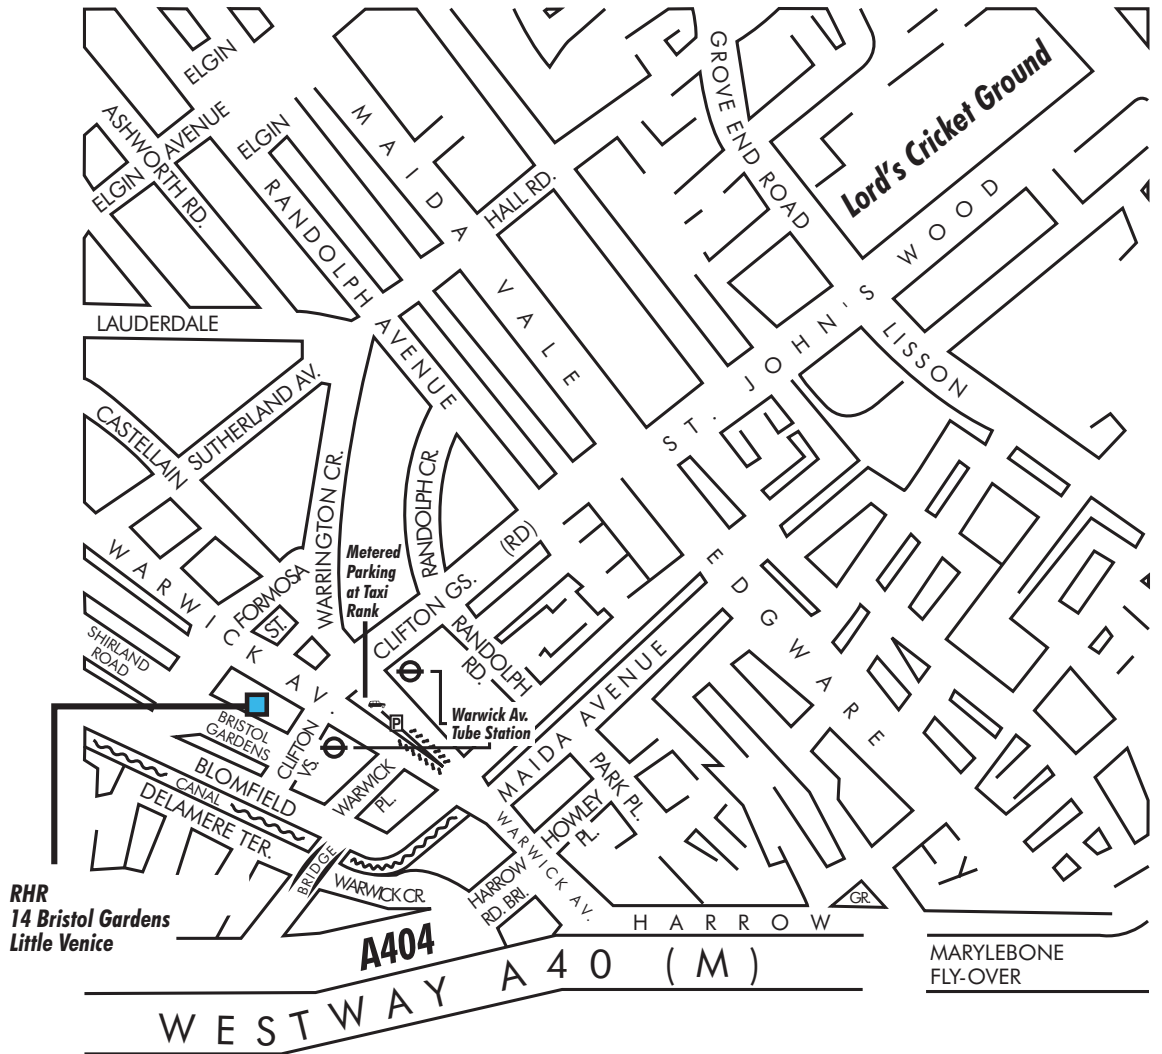

## How to get there

### From M1

Follow A41 all the way in to London. When you pass Swiss Cottage, turn right at the second set of traffic lights (Humana Hospital is on the right hand side) and keep going straight until you get to the large roundabout. Take the second exit, bringing you to Warwick Avenue Tube Station.

### From Central London (Marble Arch)

Go north on Edgware Road (A5) until the Marylebone flyover. Turn left onto the slip road but don't join the flyover. At the roundabout follow signs for St Johns Wood & Kilburn. This brings you onto Warwick Avenue.

### From A40(M)

Take the Paddington turnoff. Turn left at the first set of lights and follow signs for St Johns Wood & Kilburn. This brings you onto Warwick Avenue.