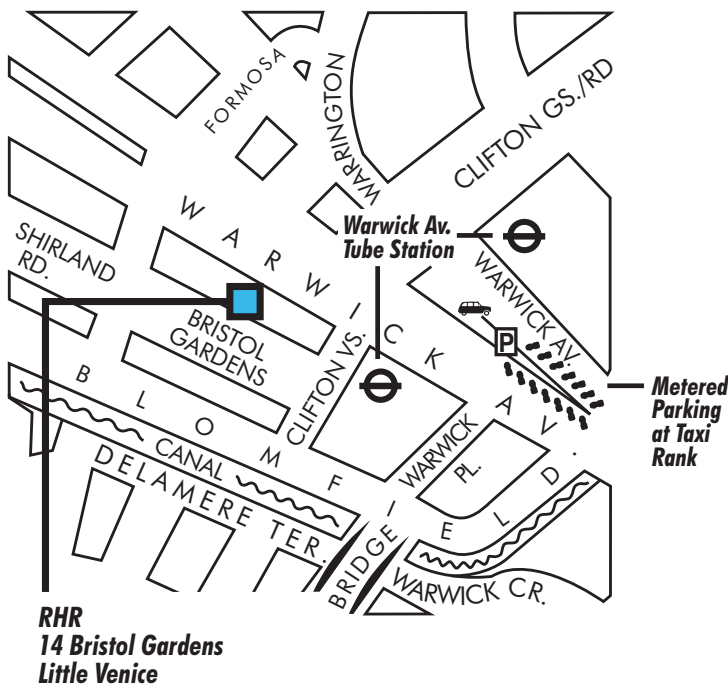

### From M1

Follow A41 all the way in to London. When you pass Swiss Cottage, turn right at the second set of traffic lights (Humana Hospital is on the right hand side) and keep going straight until you get to the large roundabout. Take the second exit, bringing you to Warwick Avenue Tube Station.

### From Central London (Marble Arch)

Go north on Edgware Road (A5) until the Marylebone flyover. Turn left onto the slip road but don't join the flyover. At the roundabout follow signs for St Johns Wood & Kilburn. This brings you onto Warwick Avenue.

### From A40(M)

Take the Paddington turnoff. Turn left at the first set of lights and follow signs for St Johns Wood & Kilburn. This brings you onto Warwick Avenue.

### Closest Tube Station:

Warwick Avenue on the Bakerloo Line.

**Metered parking at Taxi Rank, Bristol Gardens and Clifton Villas.**

**RHR**  
14 Bristol Gardens  
Little Venice